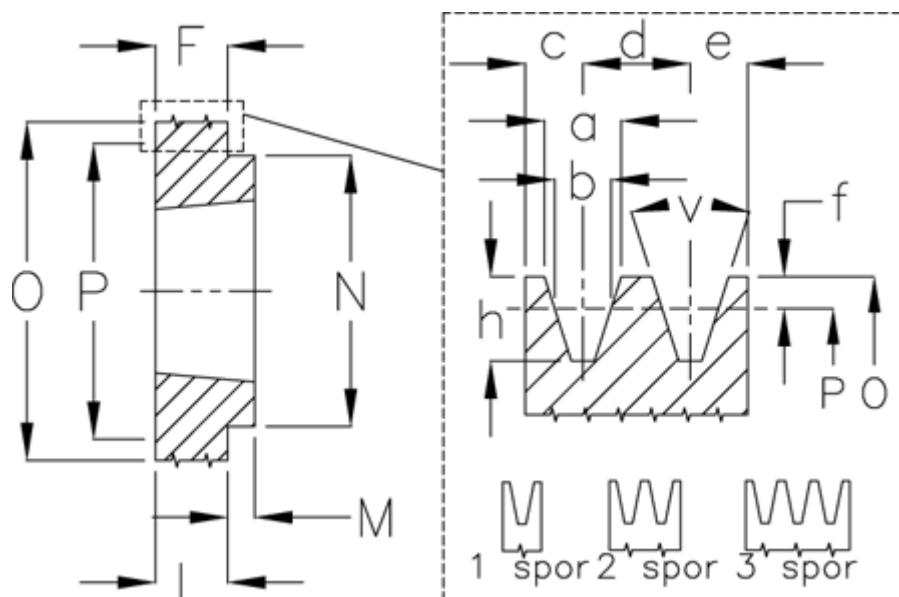

Article number: 604110008001

Description: V-belt pulley SPA 80/1 TL1210

Measures

a	= 12.7	For bush	= 1210	P	= 80
b	= 11.0	h	= 13.8	Type	= SPA
Bush ζ max	= 32	J	= -	v	= 34 grader
c	= 10.0	L	= 25		
d	= 15.0	m	= 5		
e	= 10.0	N	= 75		
f	= 2.8	Number of ribs	= 1		
F	= 20	O	= 85.5		